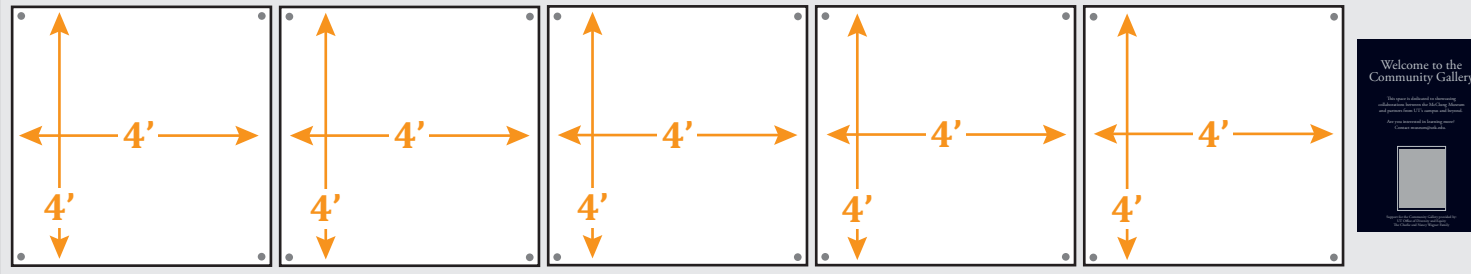

COMMUNITY GALLERY

← Auditorium

Entrance →

East Wall

- Magnetic surface
- 5 content frames measuring 4x4 feet, with a 2 ¾" depth
- Gallery welcome panel with 8.5" x 11" insert for exhibit title and description

COMMUNITY GALLERY

← Entrance

Auditorium →

West Wall

- Magnetic surface
- 5 content frames measuring 4x4 feet with a 2 ¾" depth
- 1 content frame measuring 2 feet wide by 4 feet high