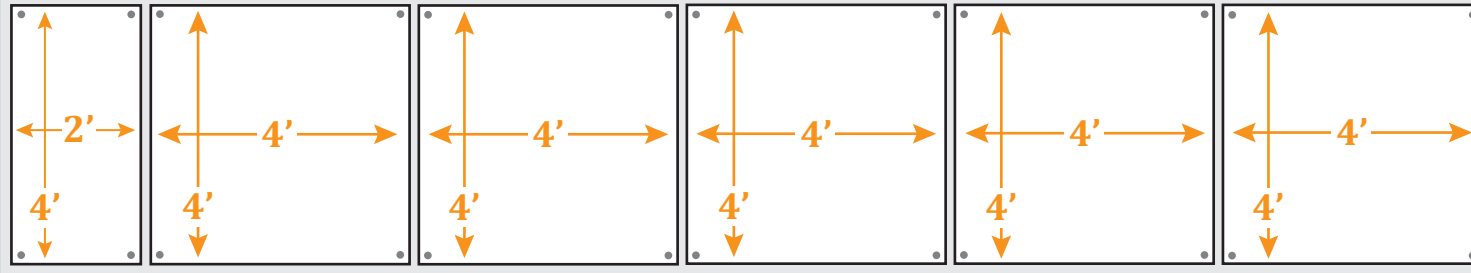

COMMUNITY GALLERY

← Auditorium

Entrance →

East Wall

- Magnetic surface
- 5 content frames measuring 4x4 feet, with a 2 ¾" depth
- Gallery welcome panel with 8.5" x 11" insert for exhibit title and description

COMMUNITY GALLERY

← Entrance

Auditorium →

West Wall

- Magnetic surface
- 5 content frames measuring 4x4 feet with a 2 ¾" depth
- 1 content frame measuring 2 feet wide by 4 feet high